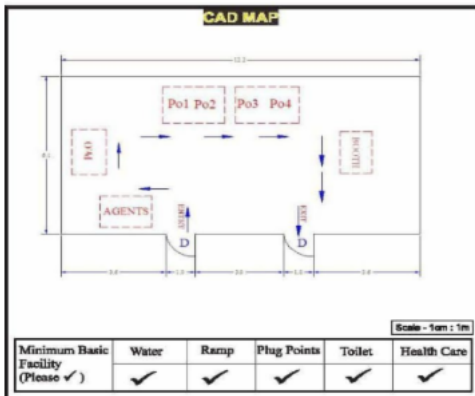

Nazri Naksha

Google Map View

Polling Station Building Front View

Polling Station Front View

Cad View

Key MAP View