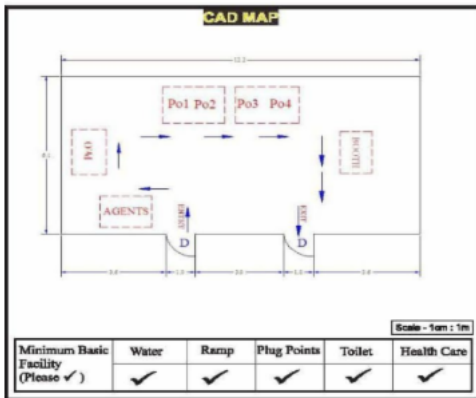

Nazri Naksha

Google Map View

Polling Station Building Front View

Polling Station Front View

Cad View

Key MAP View