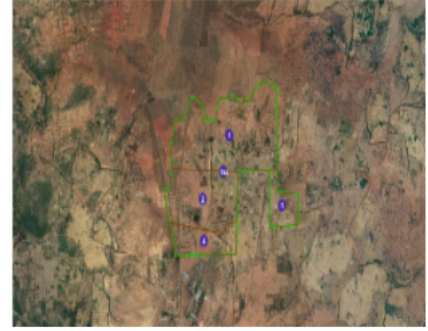

Nazri Naksha

Google Map View