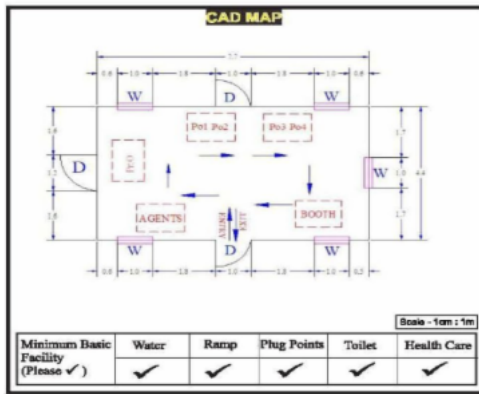

Nazri Naksha

Google Map View

Polling Station Building Front View

Polling Station Front View

Cad View

Key MAP View