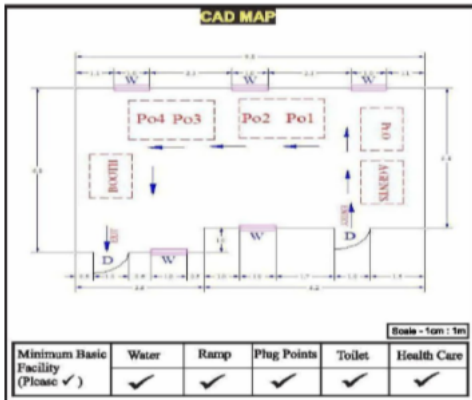

Nazri Naksha

Google Map View

Polling Station Building Front View

Polling Station Front View

Cad View

Key MAP View