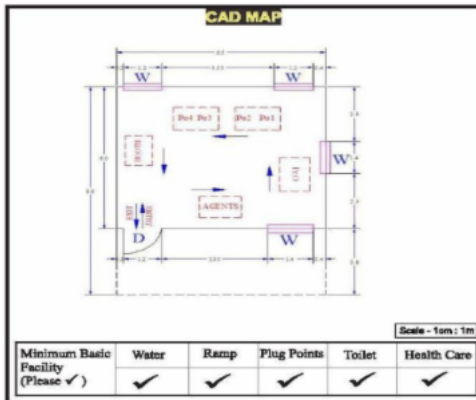

Nazri Naksha

Google Map View

Polling Station Building Front View

Polling Station Front View

Cad View

Key MAP View