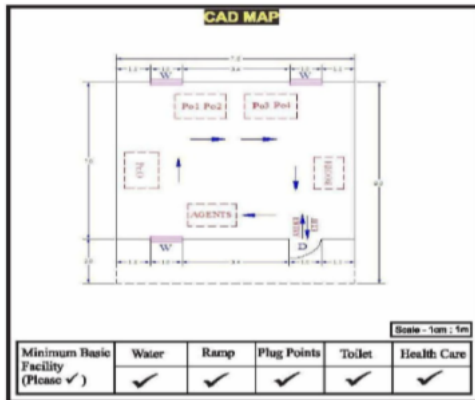

Nazri Naksha

Google Map View

Polling Station Building Front View

Polling Station Front View

Cad View

Key MAP View