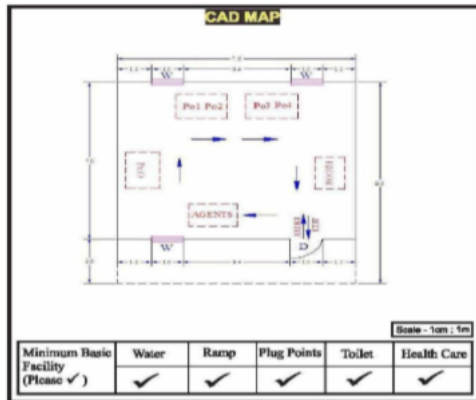

Nazri Naksha

Google Map View

Polling Station Building Front View

Polling Station Front View

Cad View

Key MAP View