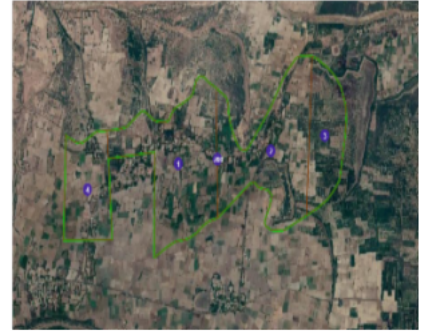

Nazri Naksha

Google Map View