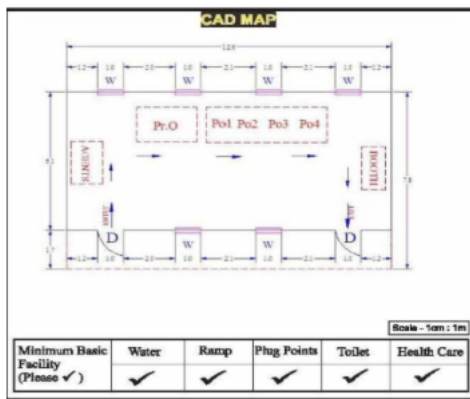

Nazri Naksha

Google Map View

Polling Station Building Front View

Polling Station Front View

Cad View

Key MAP View