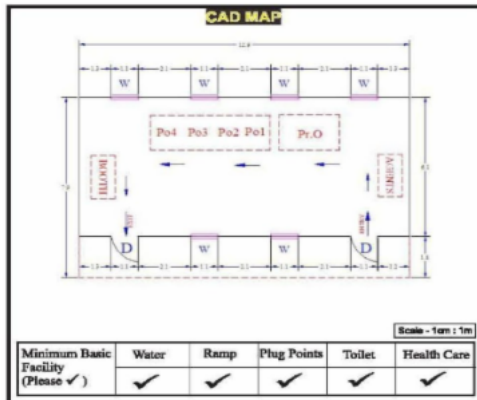

Nazri Naksha

Google Map View

Polling Station Building Front View

Polling Station Front View

Cad View

Key MAP View