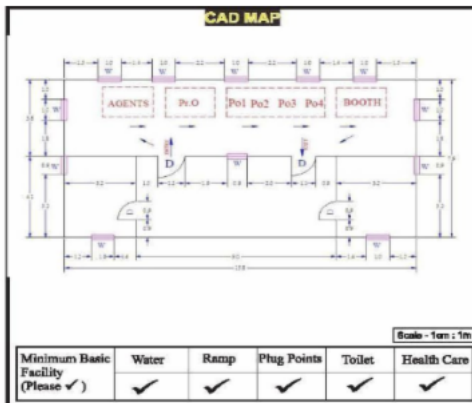

Nazri Naksha

Google Map View

Polling Station Building Front View

Polling Station Front View

Cad View

Key MAP View