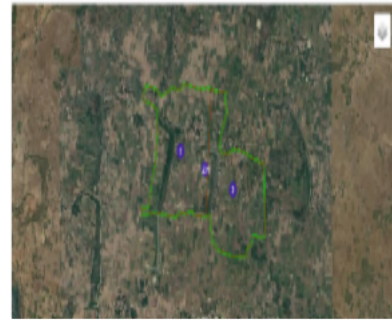

Nazri Naksha

Google Map View