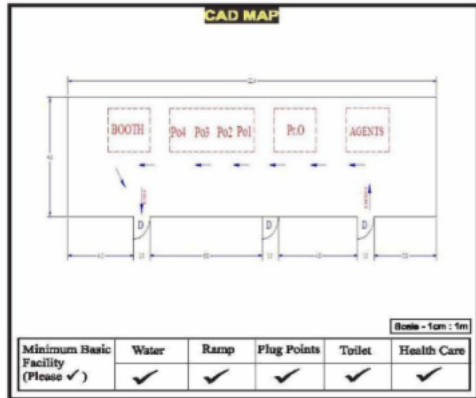

Nazri Naksha

Google Map View

Polling Station Building Front View

Polling Station Front View

Cad View

Key MAP View