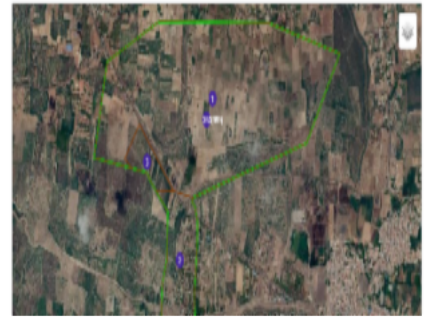

Nazri Naksha

Google Map View