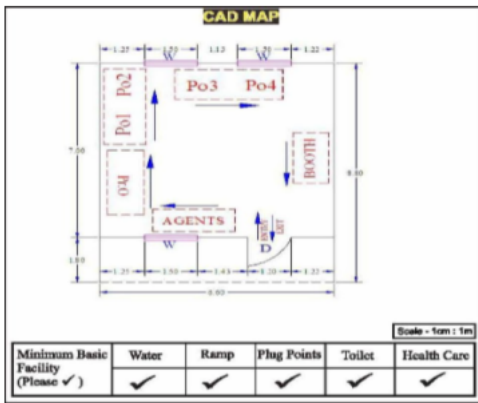

Nazri Naksha

Google Map View

Polling Station Building Front View

Polling Station Front View

Cad View

Key MAP View