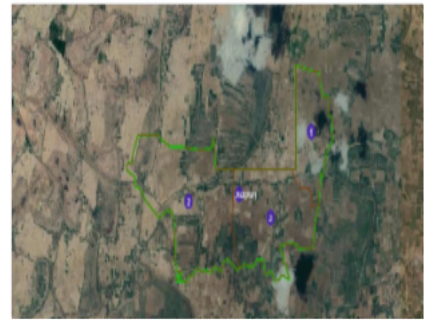

Nazri Naksha

Google Map View