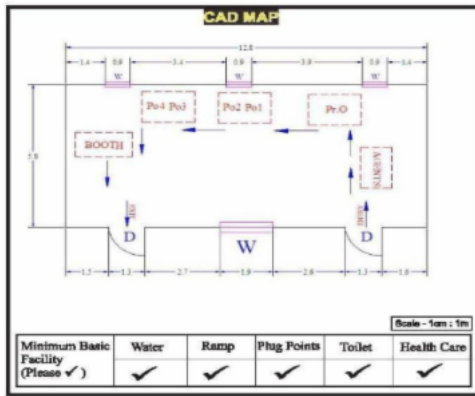

Nazri Naksha

Google Map View

Cad View