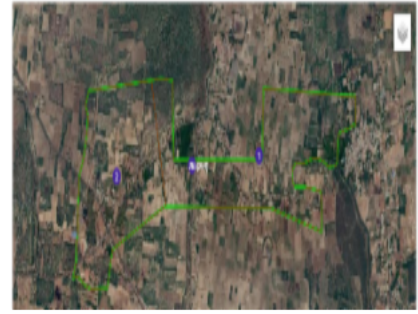

Nazri Naksha

Google Map View