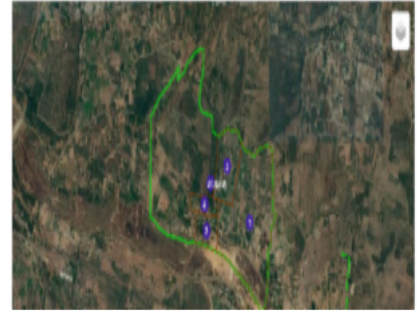

Nazri Naksha

Google Map View