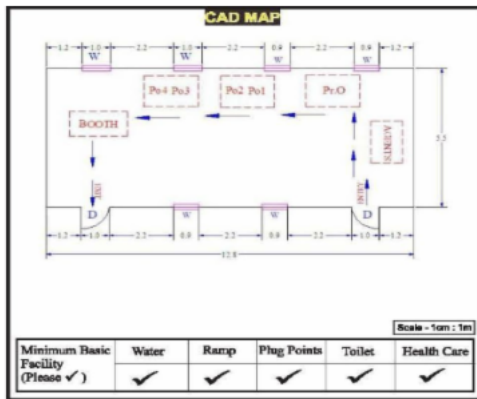

Nazri Naksha

Google Map View

Polling Station Building Front View

Polling Station Front View

Cad View

Key MAP View