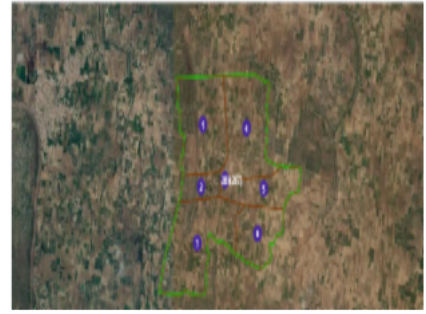

Nazri Naksha

Google Map View