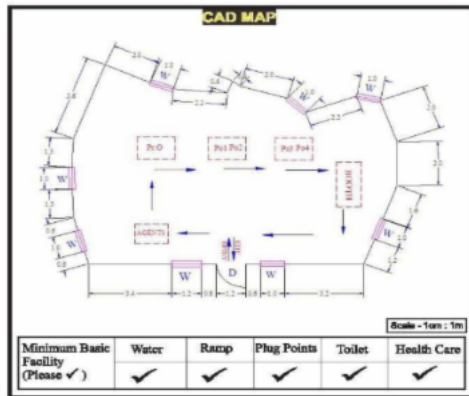

Nazri Naksha

Google Map View

Polling Station Building Front View

Polling Station Front View

Cad View

Key MAP View