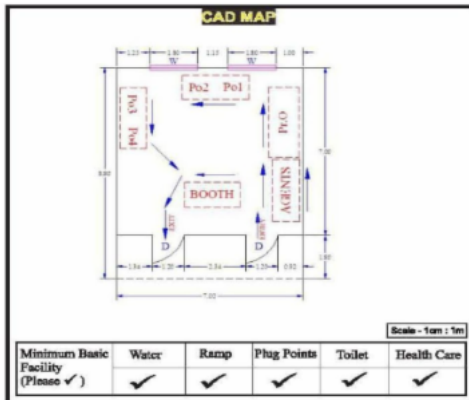

Nazri Naksha

Google Map View

Polling Station Building Front View

Polling Station Front View

Cad View

Key MAP View