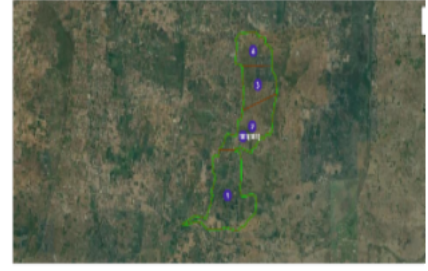

Nazri Naksha

Google Map View