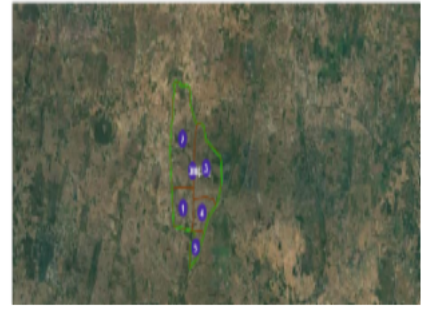

Nazri Naksha

Google Map View