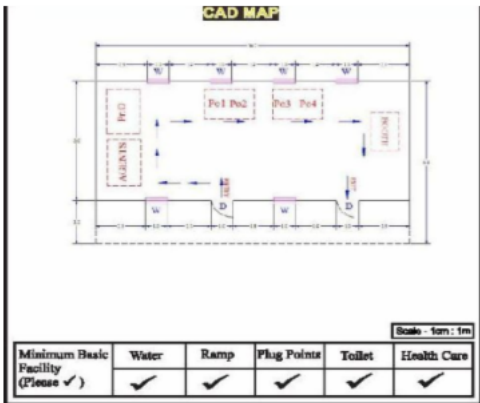

Nazri Naksha

Google Map View

Polling Station Building Front View

Polling Station Front View

Cad View

Key MAP View