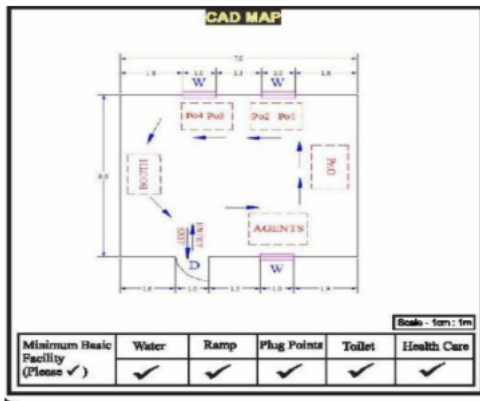

Nazri Naksha

Google Map View

Polling Station Building Front View

Polling Station Front View

Cad View

Key MAP View