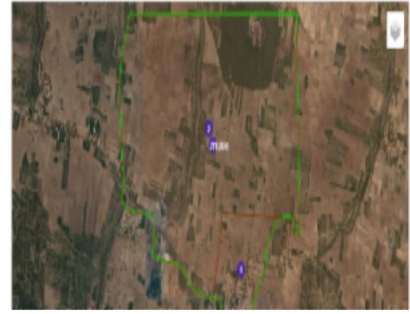

Nazri Naksha

Google Map View