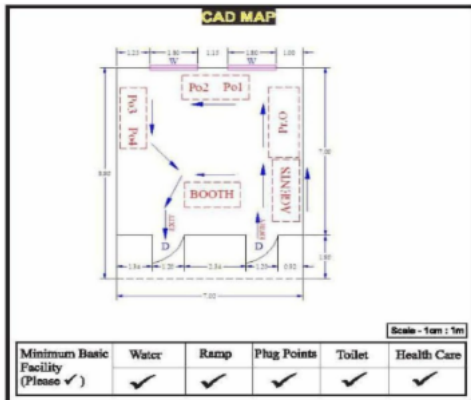

Nazri Naksha

Google Map View

Polling Station Building Front View

Polling Station Front View

Cad View

Key MAP View