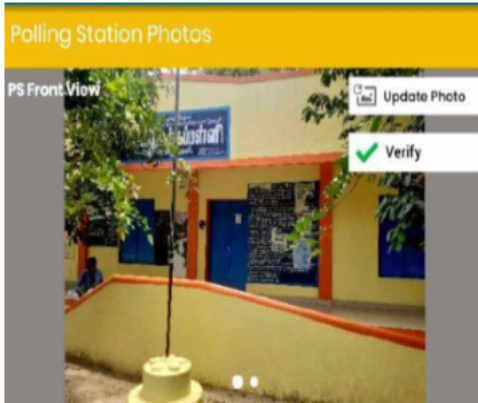

Polling Station Building Front View

Polling Station Front View