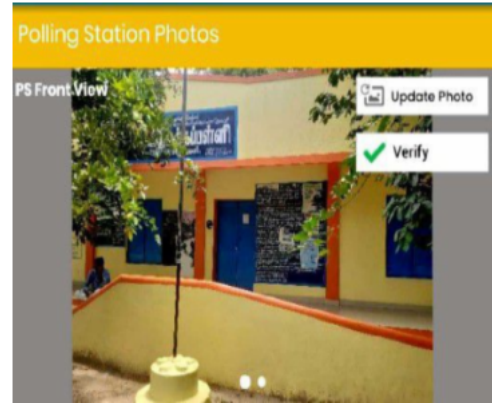

Polling Station Building Front View

Polling Station Front View