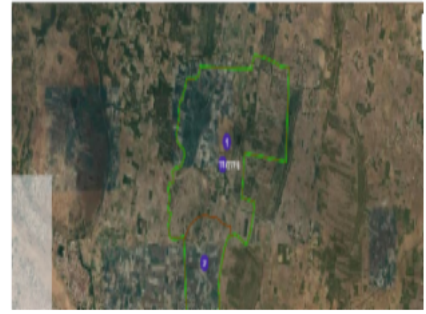

Nazri Naksha

Google Map View