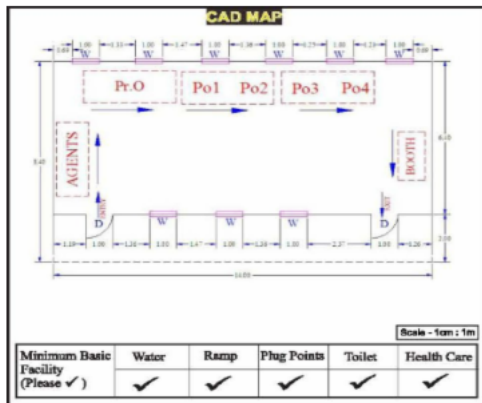

Nazri Naksha

Google Map View

Polling Station Building Front View

Polling Station Front View

Cad View

Key MAP View