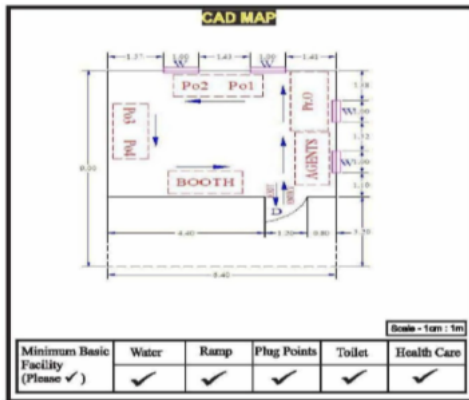

Nazri Naksha

Google Map View

Polling Station Building Front View

Polling Station Front View

Cad View

Key MAP View