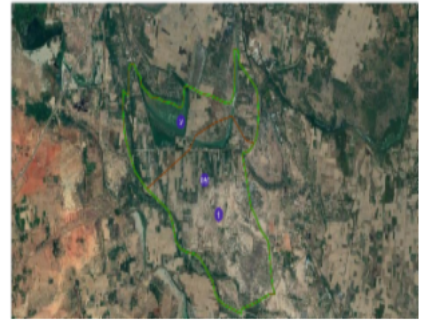

Nazri Naksha

Google Map View