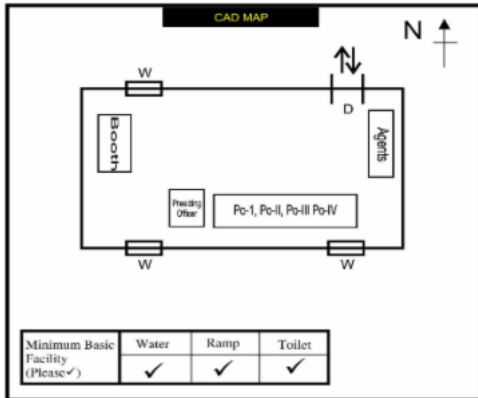

Nazri Naksha

Google Map View

Polling Station Building Front View

Polling Station Front View

Cad View

Key MAP View