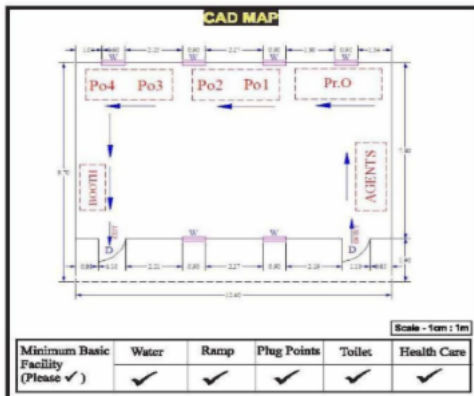

Nazri Naksha

Google Map View

Polling Station Building Front View

Polling Station Front View

Cad View

Key MAP View