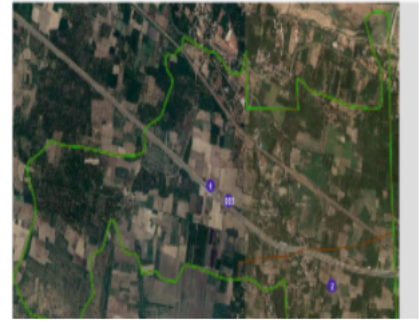

Nazri Naksha

Google Map View