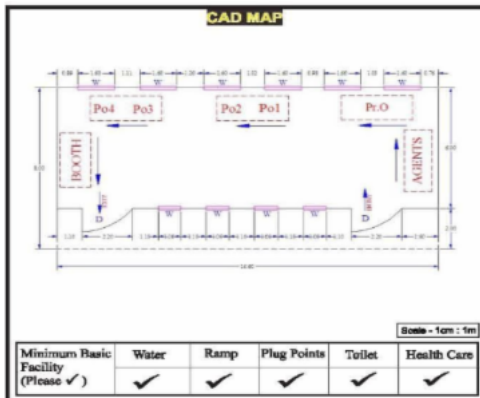

Nazri Naksha

Google Map View

Polling Station Building Front View

Polling Station Front View

Cad View

Key MAP View