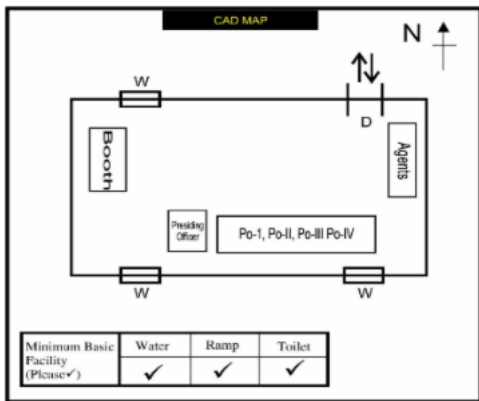

Nazri Naksha

Google Map View

Polling Station Building Front View

Polling Station Front View

Cad View

Key MAP View