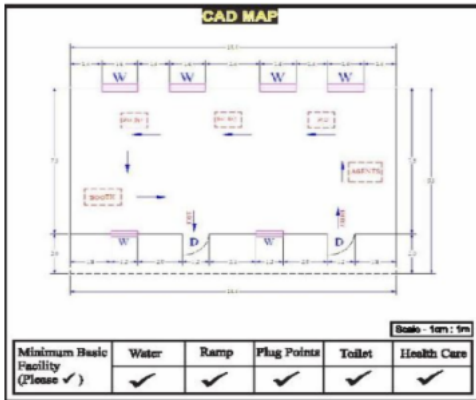

Nazri Naksha

Google Map View

Polling Station Building Front View

Polling Station Front View

Cad View

Key MAP View