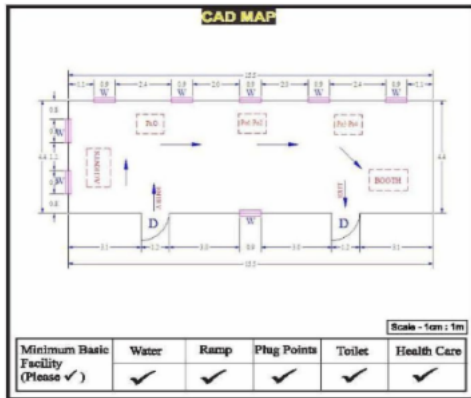

Nazri Naksha

Google Map View

Polling Station Building Front View

Polling Station Front View

Cad View

Key MAP View