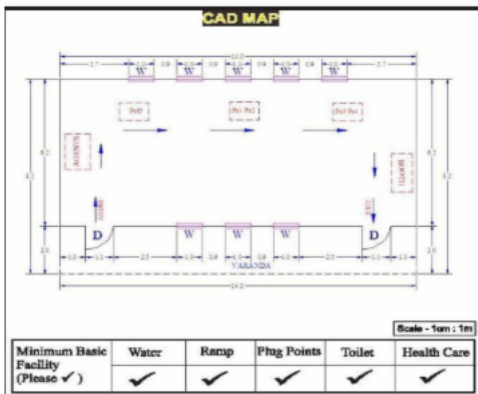

Nazri Naksha

Google Map View

Polling Station Building Front View

Polling Station Front View

Cad View

Key MAP View