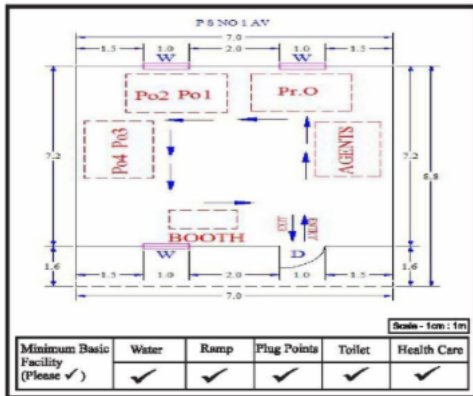

Nazri Naksha

Google Map View

Polling Station Building Front View

Polling Station Front View

Cad View

Key MAP View