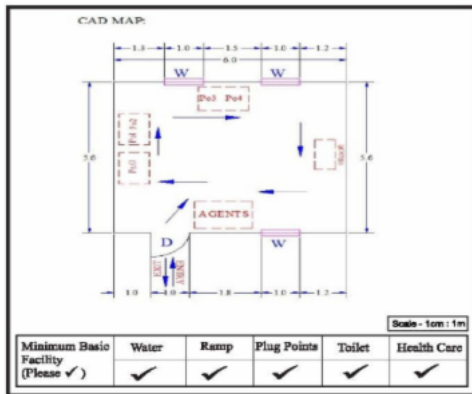

Nazri Naksha

Google Map View

Polling Station Building Front View

Polling Station Front View

Cad View

Key MAP View