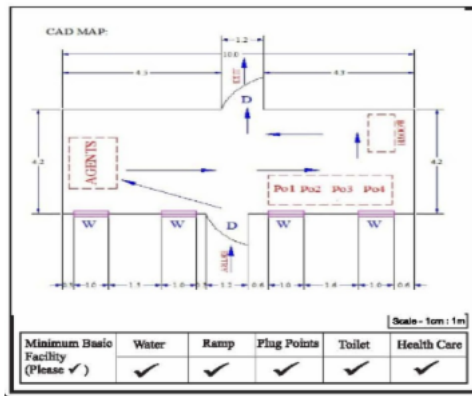

Nazri Naksha

Google Map View

Polling Station Building Front View

Polling Station Front View

Cad View

Key MAP View