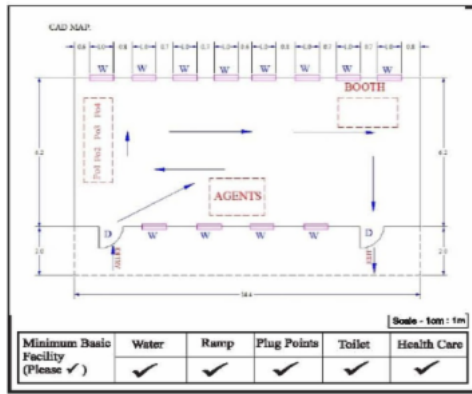

Nazri Naksha

Google Map View

Polling Station Building Front View

Polling Station Front View

Cad View

Key MAP View