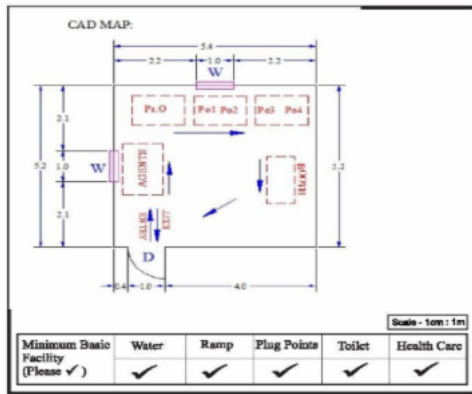

Nazri Naksha

Google Map View

Polling Station Building Front View

Polling Station Front View

Cad View

Key MAP View