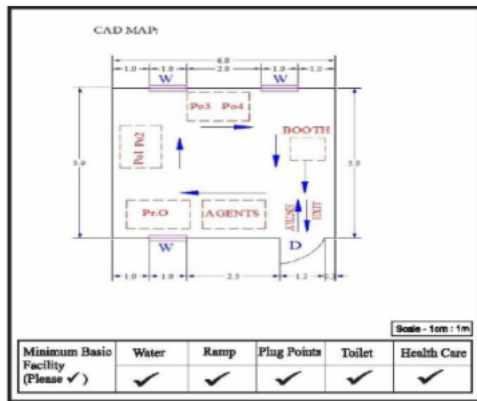

Nazri Naksha

Google Map View

Polling Station Building Front View

Polling Station Front View

Cad View

Key MAP View