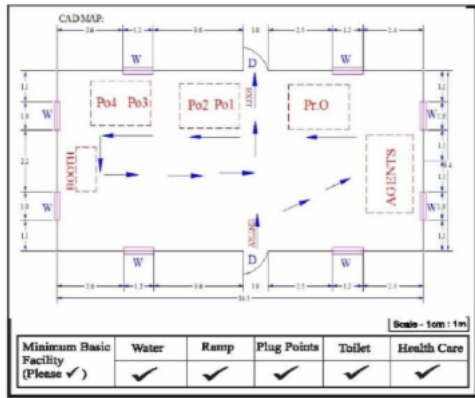

Nazri Naksha

Google Map View

Polling Station Building Front View

Polling Station Front View

Cad View

Key MAP View